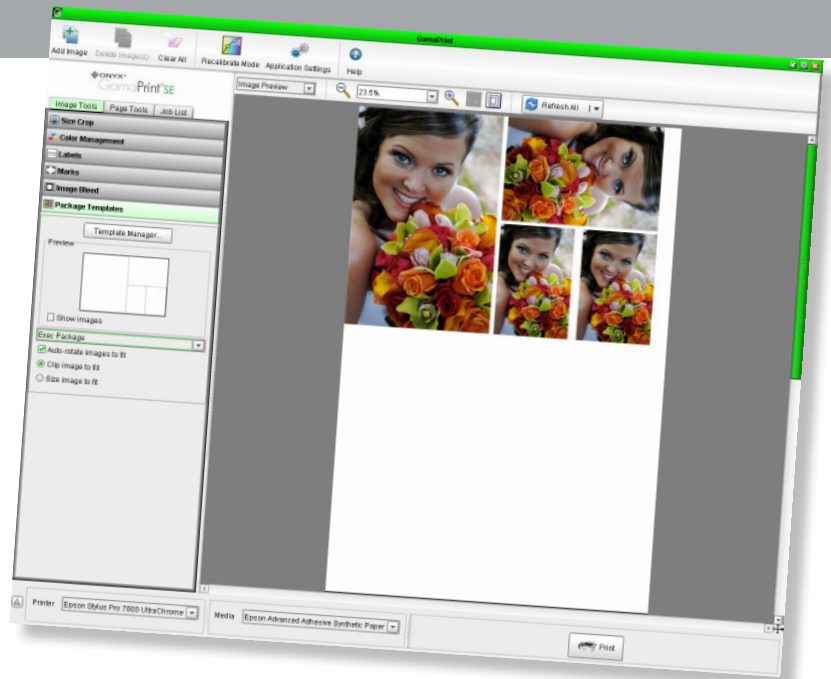

ONYX® GamaPrint™ Pro

ONYX GamaPrint software RIP is specifically designed to make large-format printing easy, while still maximizing printer performance. GamaPrint is built upon the award-winning ONYX® color technology and robust production-level RIP engine. In addition to PDF and PostScript®, GamaPrint supports TIFF, JPEG and JPEG 2000 files and is reliable with PostScript® and PDF language.

- **EASY-TO-USE** GRAPHICAL INTERFACE FOR A SIMPLE WORKFLOW.
- **TOOLSET** INCLUDES SIZING, CROPPING, COLOR CORRECTION, CONTOUR CUTTING, AND NESTING.
- **INCLUDES** A FULLY-LICENSED PANTONE SPOT COLOR MATCHING LIBRARY.
- **VIEW COLOR-ACCURATE** IMAGE PREVIEWS BEFORE YOU PRINT.

EASE OF USE

GamaPrint provides easier-to-use tools for size, crop, tiling and nesting, creating a simple workflow for new printer operators

OUTPUT QUALITY

Get excellent output quality using GamaPrint's quality color profiles and color management tools. Recalibrate your media for great, consistent color.

GROW WITH YOUR BUSINESS

As users grow and businesses become more profitable, GamaPrint makes it easy to upgrade to a higher-end ONYX RIP.

GAMAPRINT FEATURES

- ▣ Easy to Use Tools to Simplify Your Workflow
- ▣ Visually Size, Crop, and Rotate Images
- ▣ Manual Job Tiling
- ▣ Manual Job Nesting
- ▣ Multiple Print Frame List
- ▣ Basic Crop Marks
- ▣ Custom Crop Marks
- ▣ Print, then Contour Cut Workflow
- ▣ Create Basic Contour Path Tool
- ▣ Photo Package Templates
- ▣ Image Presets
- ▣ Basic Media Recalibration
- ▣ Create High-Quality Output
- ▣ Basic Color Correction
- ▣ Basic Use of ICC profiles
- ▣ Manual PANTONE Color Replacement
- ▣ Color-accurate On-screen Print Previews
- ▣ Raster File RIP
- ▣ PDF/PostScript RIP
- ▣ Background RIP Processing